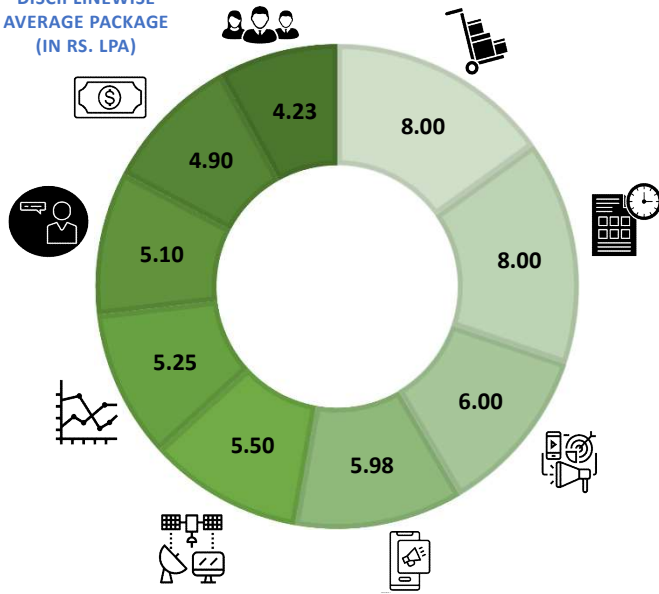

PML SD Business School

Sector, 32C, Chandigarh, 160030

Placement Report

COMPANIES VISITED OUR CAMPUS

INDUSTRY WISE PLACEMENTS

DISCIPLINEWISE AVERAGE PACKAGE (IN RS. LPA)

- Logistics & Supply Chain
- Project Management
- Digital Marketing
- Marketing
- Consultancy
- Data Analytics
- IT Recruitment
- Finance
- HR

LOCATION WISE PLACEMENTS