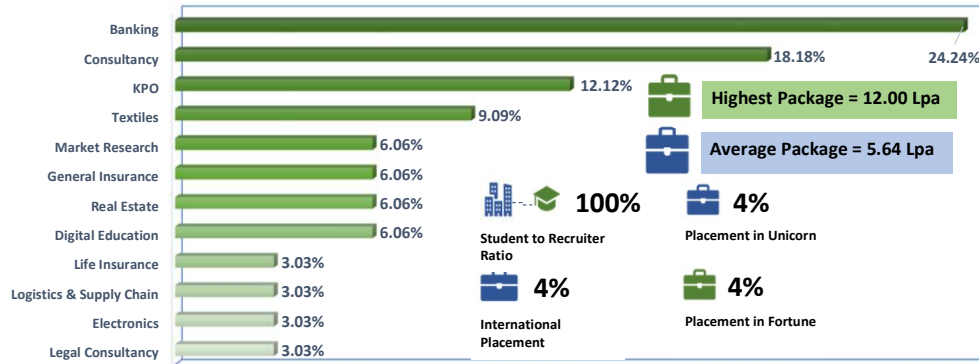

PML SD Business School

Sector, 32C, Chandigarh, 160030

Placement Report

COMPANIES VISITED OUR CAMPUS

INDUSTRY WISE PLACEMENTS

DISCIPLINEWISE AVERAGE PACKAGE (IN RS. LPA)

- Logistics & Supply Chain
- Project Management
- Digital Marketing
- Marketing
- Consultancy
- Data Analytics
- IT Recruitment
- Finance
- HR

LOCATION WISE PLACEMENTS